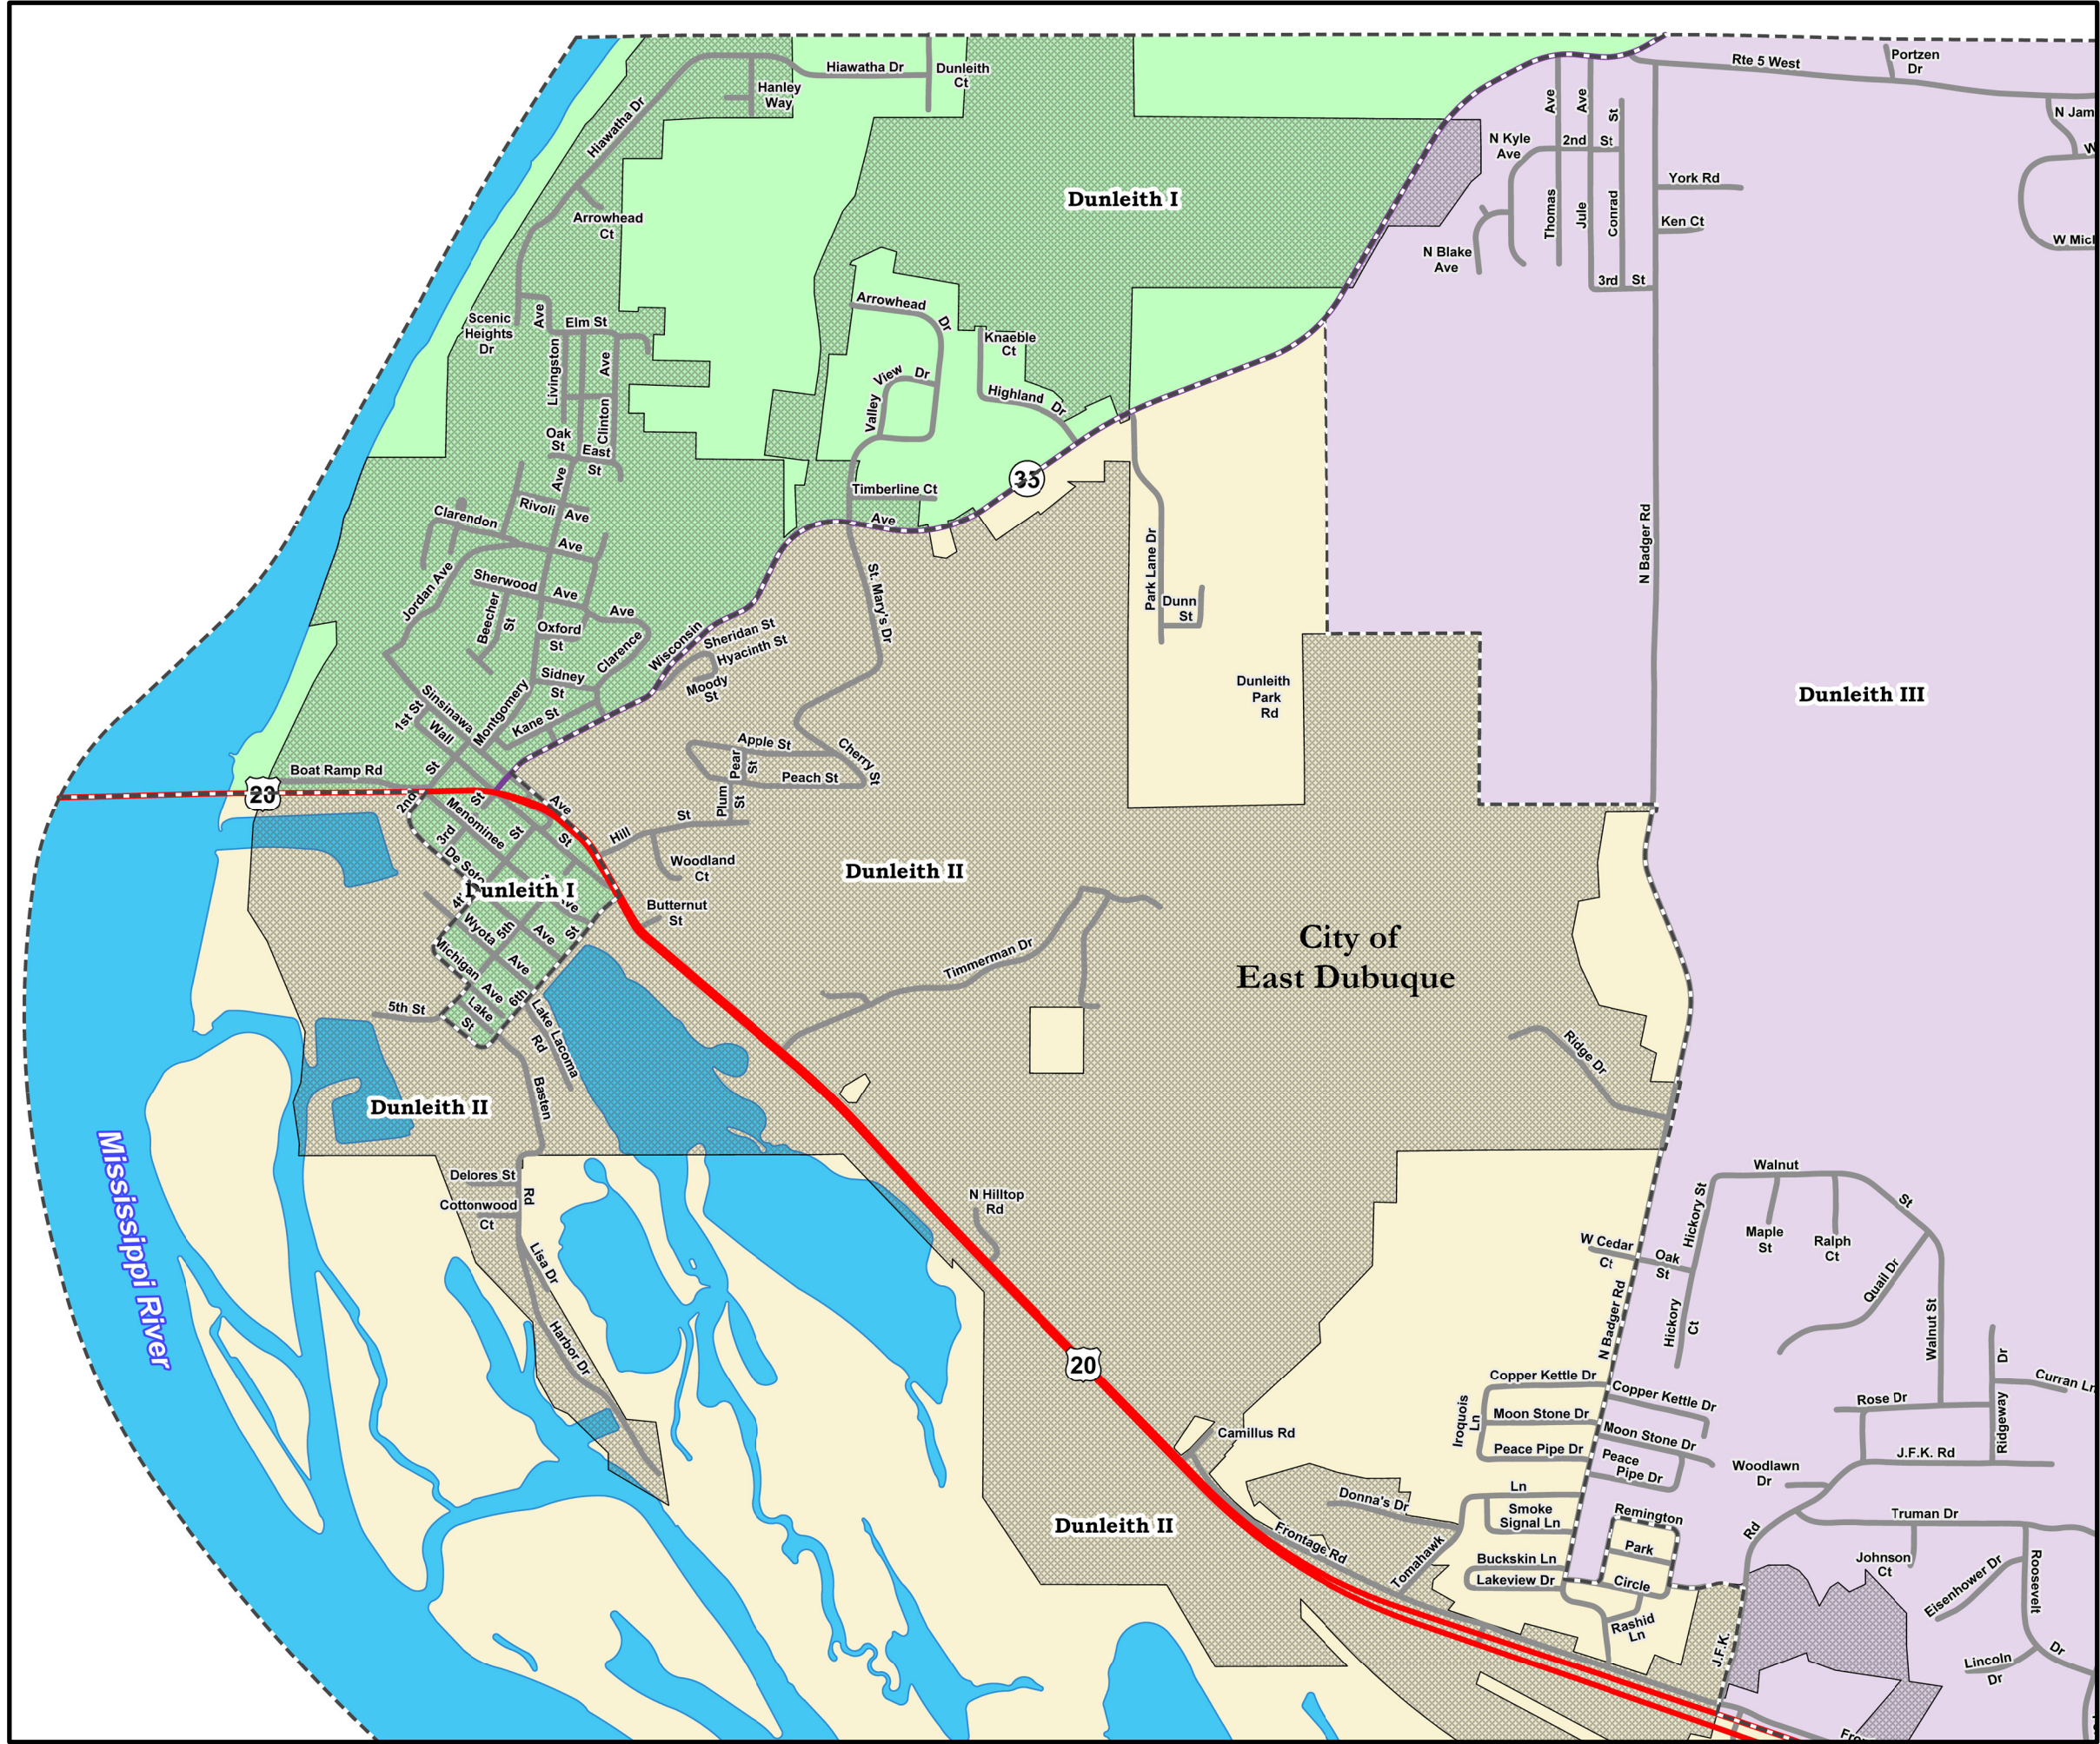

Jo Daviess County, IL Voting Precincts

City of East Dubuque

Map produced on 2/8/22